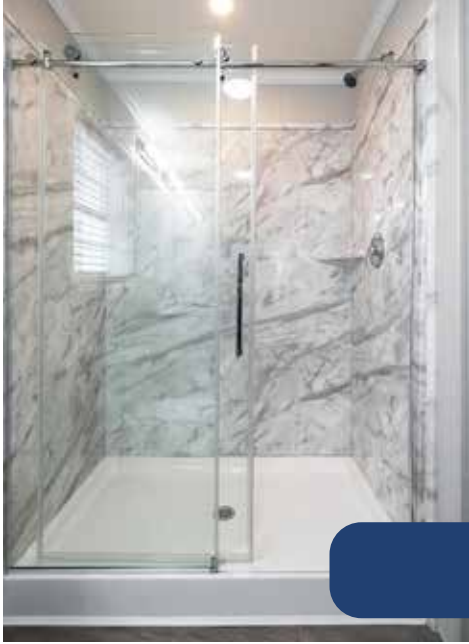

Mirror Mirror...

36" X 60"
3 Sided Agile Shower
W/ Sliding Barn Door

Stand
Alone
Tub

42" X 60"
Garden Tub

Squeaky Clean

36" X 60"
Fiberglass Shower

48" X 60"
2-Sided Agile Shower

48" X 72"
Luxe
Ceramic
Shower
W/ Sliding
Barn
Door

48" X 72" Serenity Shower W/ 1/2 Glass

All New
36" X 60"
Palisade
Shower

Metal Lav Faucet

Shower Wand

Framed
Mirrors

Room for Two

Square
Lav Bowls

Under Cabinet Lighting
W/ Opt. Bottom Trim